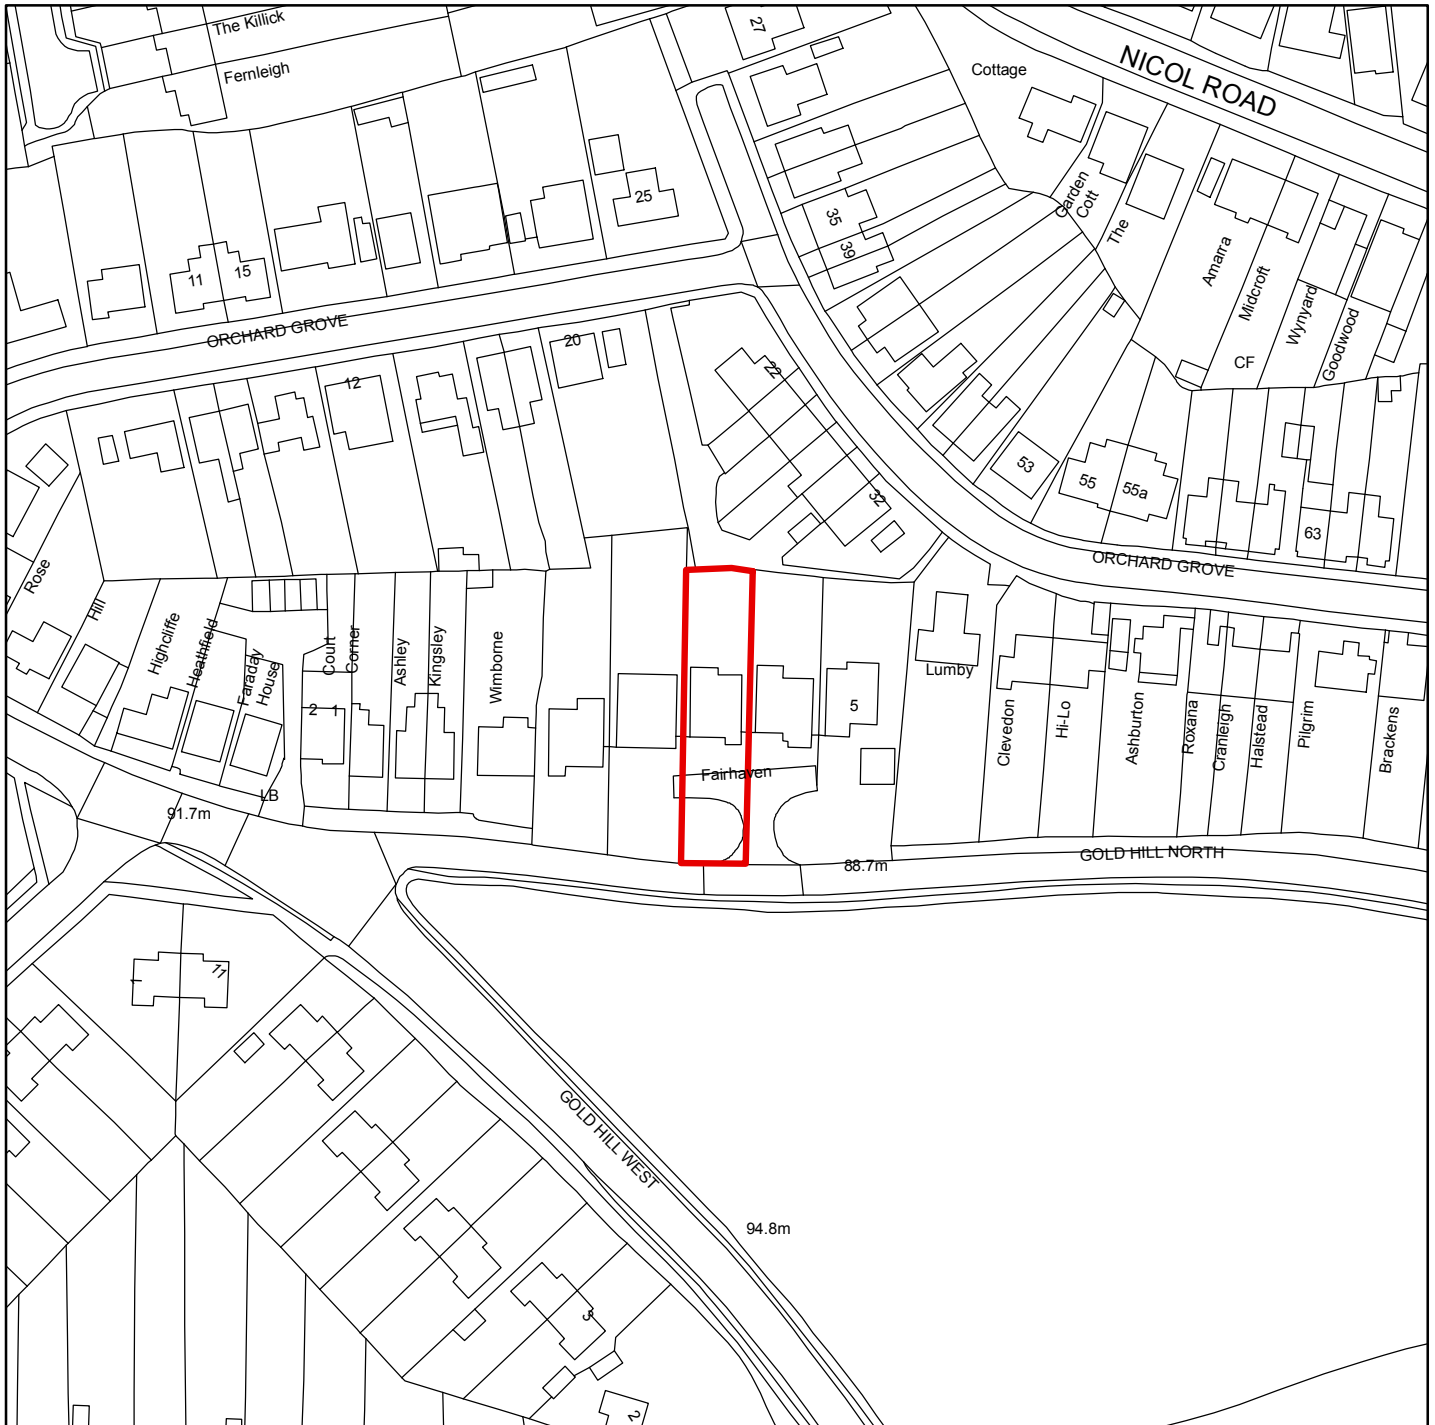

# PL/19/0592/FA

Cherry Orchards, Cholesbury Road, Cholesbury  
Buckinghamshire HP23 6ND

**Scale:** 1:1,250

This map is reproduced from the Ordnance Survey map with the permission of the Controller of Her Majesty's Stationery Officer ©  
Crown Copyright.  
Unauthorised reproduction infringes Crown Copyright and may lead to prosecution and civil proceedings.

# PL/19/1724/FA

Tier Cottage, Dibden Hill, Chalfont St Giles, Buckinghamshire  
HP8 4RD

**Scale:** 1:1,250

This map is reproduced from the Ordnance Survey map with the permission of the Controller of Her Majesty's Stationery Officer ©  
Crown Copyright.  
Unauthorised reproduction infringes Crown Copyright and may lead to prosecution and civil proceedings.

**Scale:** 1:1,250

This map is reproduced from the Ordnance Survey map with the permission of the Controller of Her Majesty's Stationery Officer © Crown Copyright. Unauthorised reproduction infringes Crown Copyright and may lead to prosecution and civil proceedings.